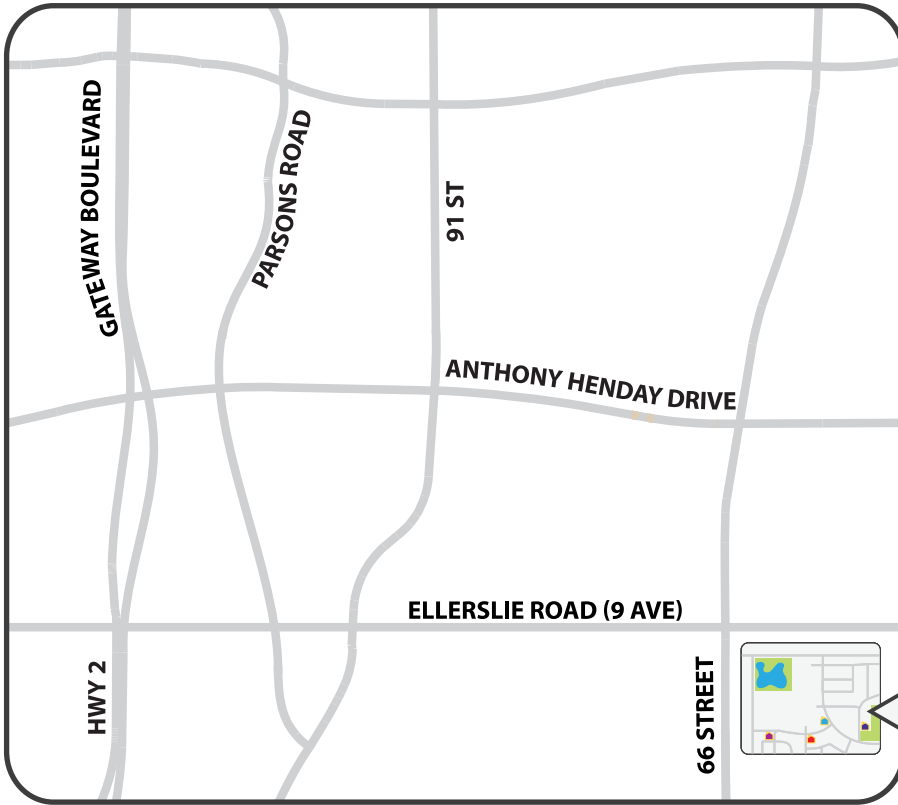

Directions to Walker Lakes Station

From Calgary Trail/Gateway Blvd turn EAST at Ellerslie Road.

Travel East approximately 3 kilometers (about 5 minutes).

Turn right (south) onto Watt Boulevard from Ellerslie Road.