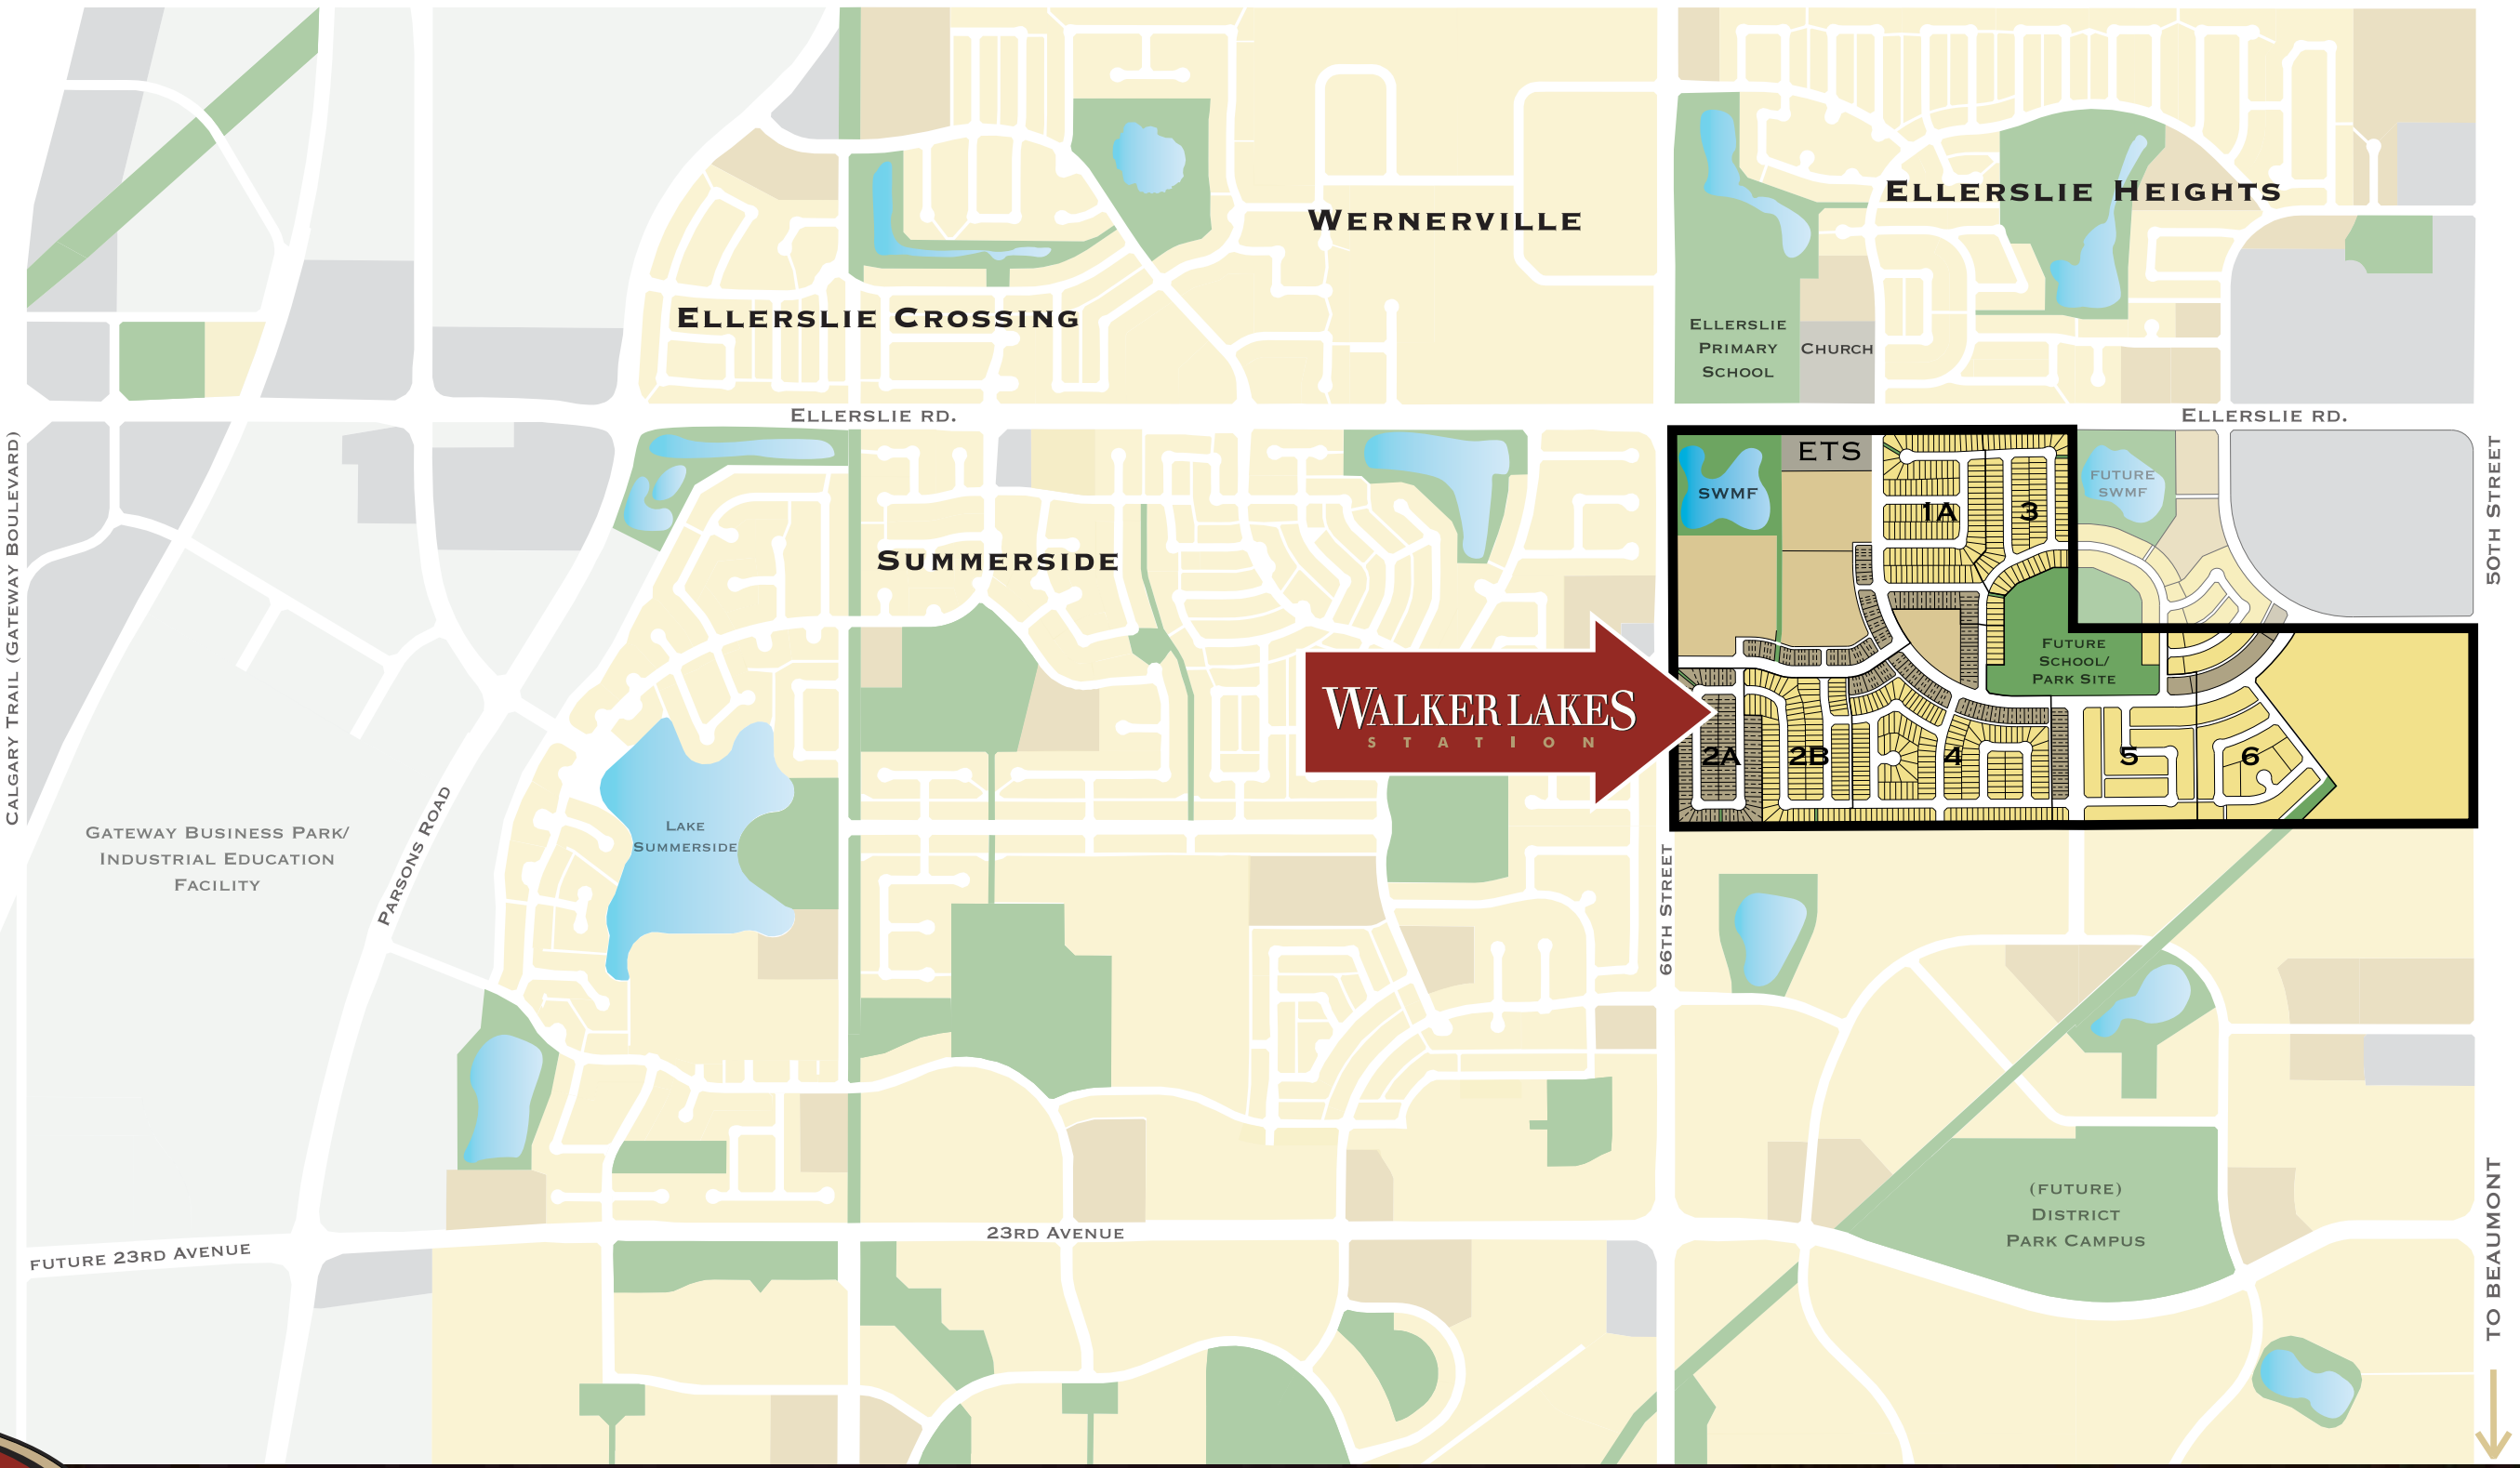

10 MINUTES TO
SHOPPING
AT
SOUTH
EDMONTON
COMMON

7 MINUTES TO
ANTHONY HENDAY
DRIVE

20 MINUTES TO
THE
INTERNATIONAL
AIRPORT

- RETAIL/ COMMERCIAL
 - SWMF/ PARK/ SCHOOL
- SINGLE FAMILY
 - DUPLEX
- MULTI FAMILY
 - INDUSTRIAL (SPECIAL AREA)