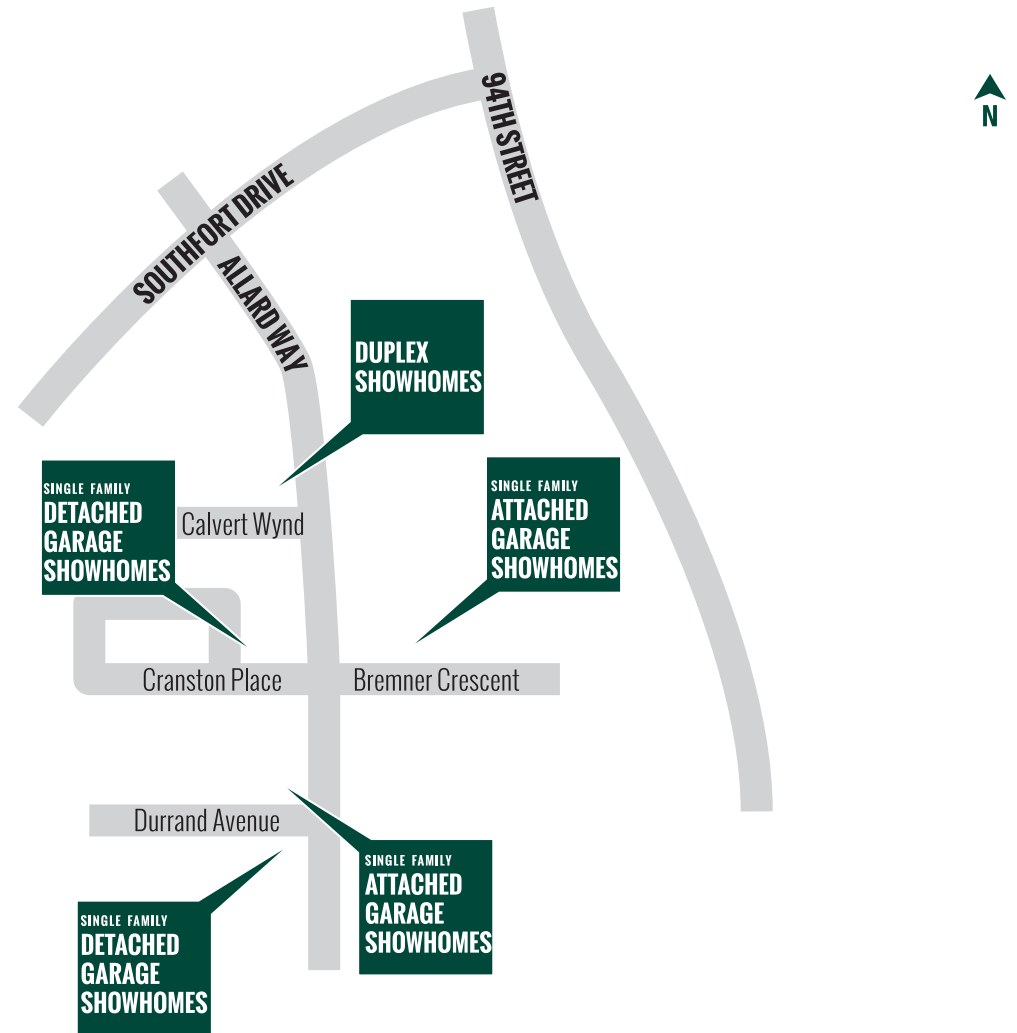

SOUTH POINTE

FORT SASKATCHEWAN

Directions

From HWY 21 & 94th Street:

- Drive SOUTH on 94 Street
- Turn RIGHT (southwest) onto SouthFort Drive
- Home Depot Will be on Your Left
- Turn LEFT (south) onto Allard Way

www.south-pointe.ca

Driving Directions to SouthPointe Showhomes

SCAN CODE

With Your Smartphone
For Directions
Via Google Maps