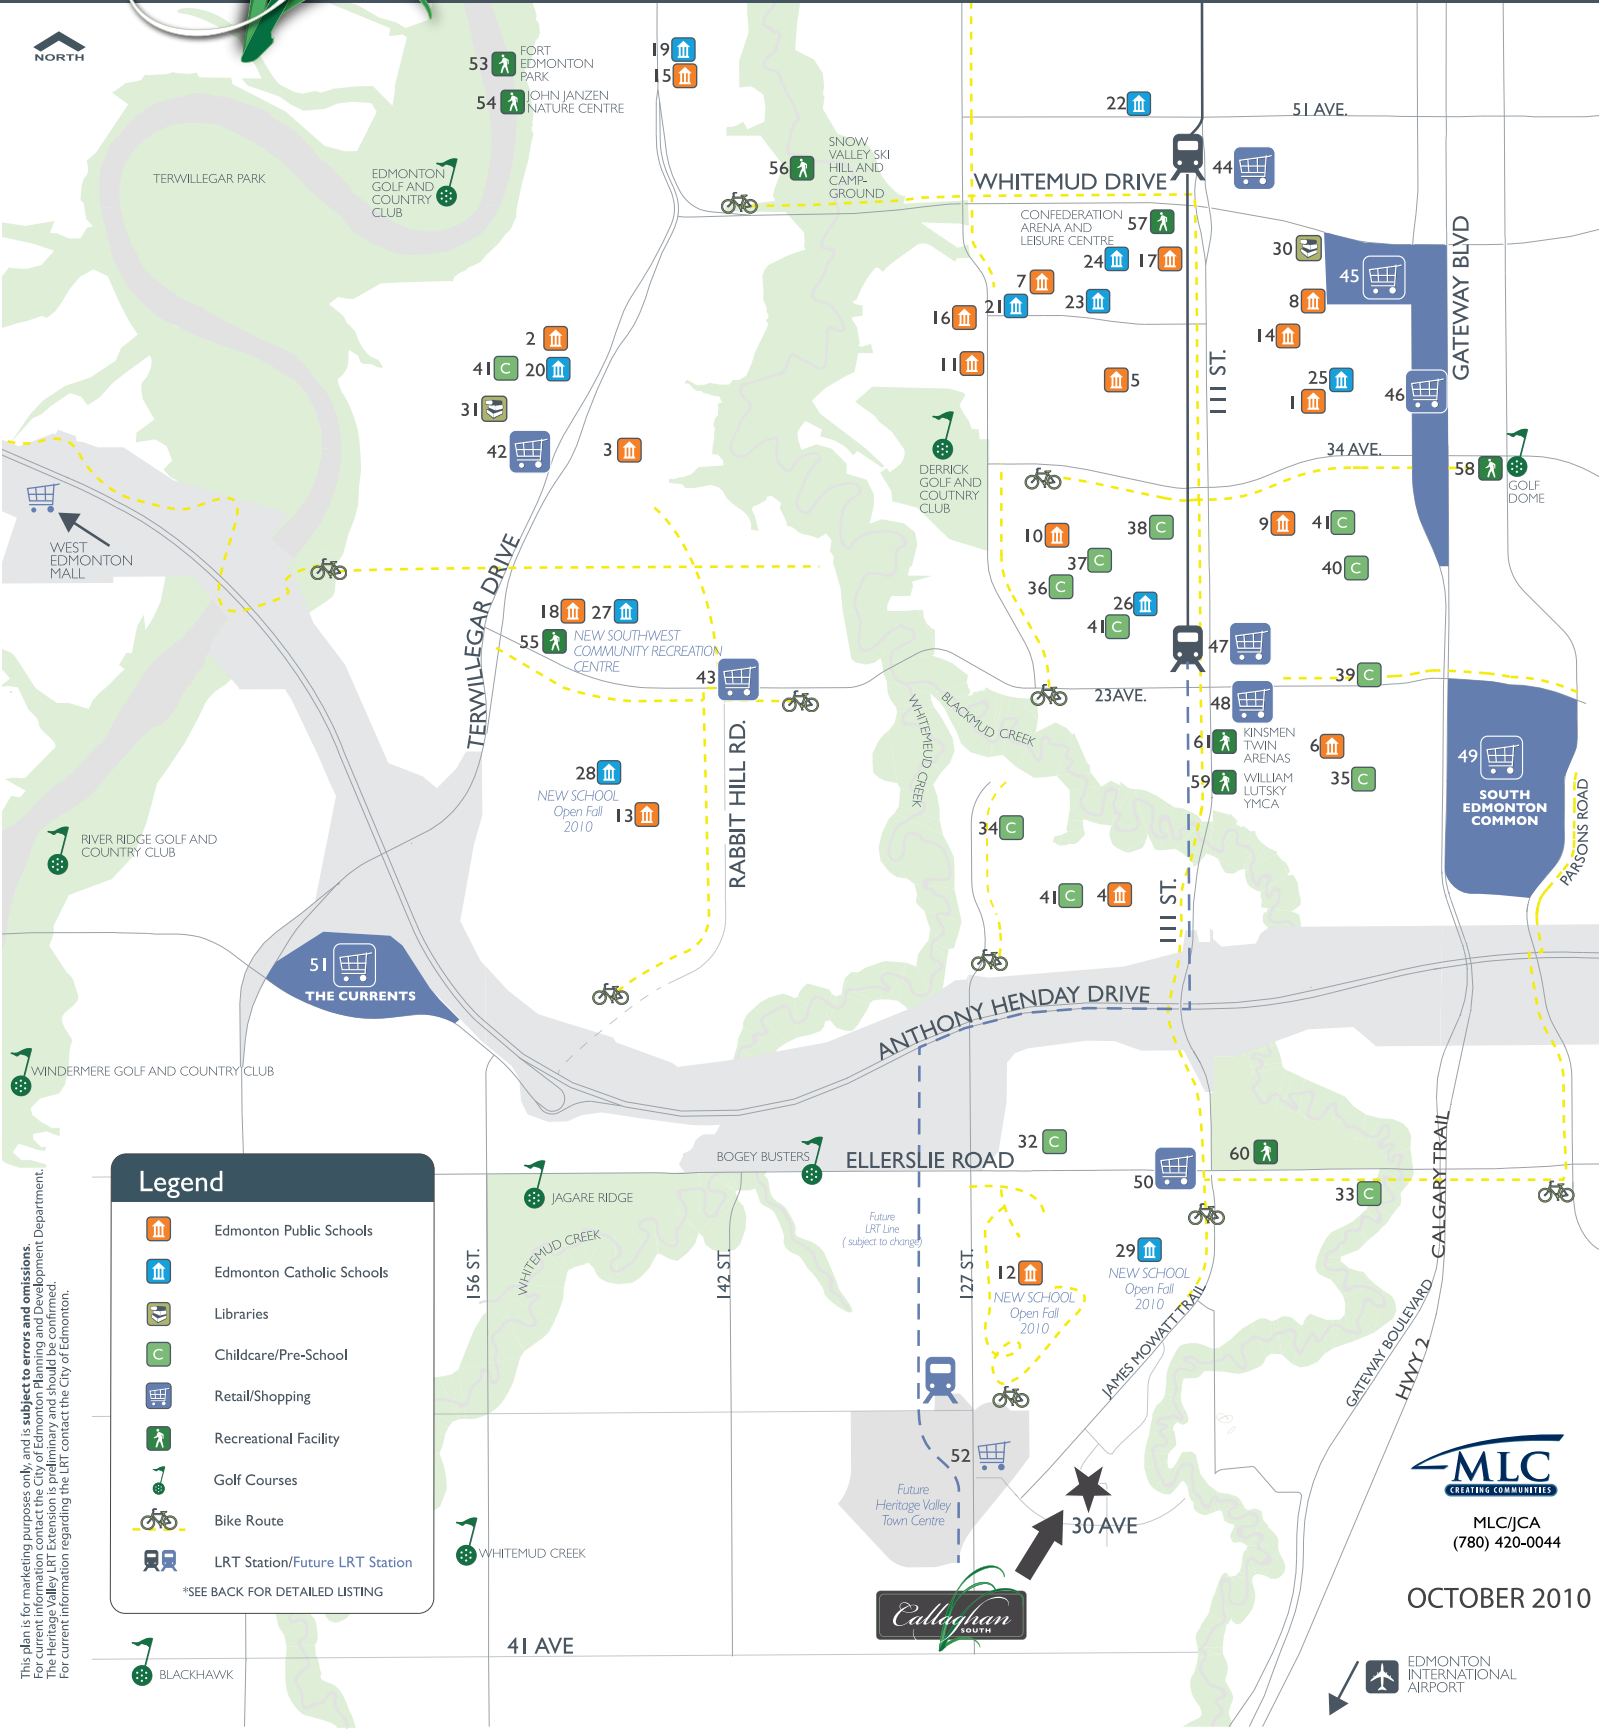

Callaghan SOUTH

AMENITIES
www.callaghan-edmonton.com

Legend

- Edmonton Public Schools
- Edmonton Catholic Schools
- Libraries
- Childcare/Pre-School
- Retail/Shopping
- Recreational Facility
- Golf Courses
- Bike Route
- LRT Station/Future LRT Station

*SEE BACK FOR DETAILED LISTING

MLC
CREATING COMMUNITIES
MLC/JCA
(780) 420-0044

OCTOBER 2010