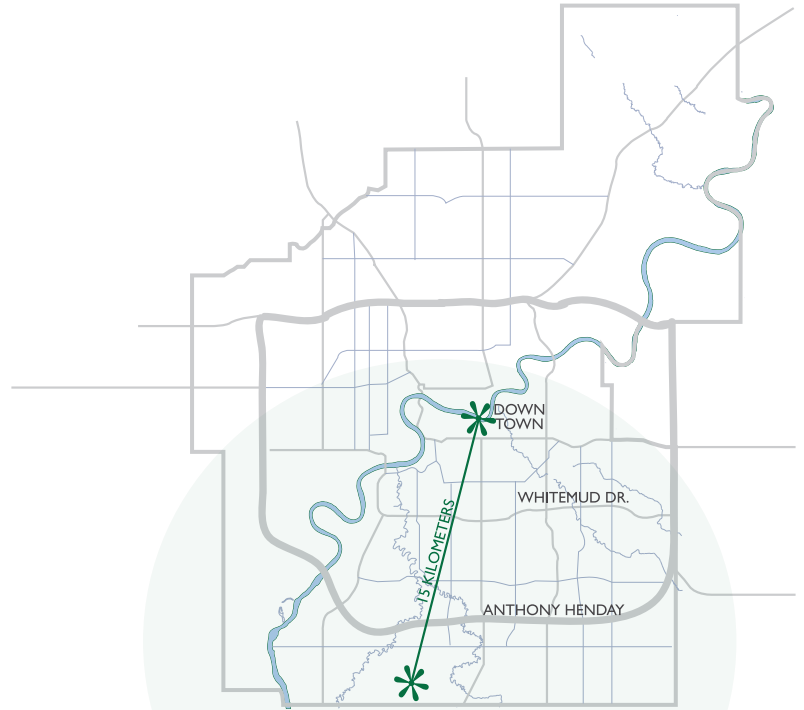

MLC
CREATING COMMUNITIES
MLC/JCA
(780) 420-0044

OCTOBER 2010

Highlights:

- * Minutes to Anthony Henday Drive
- * 15 Minutes to Edmonton Airport
- * Close to Major Retail Centres:
South Edmonton Common
& The Currents at Windermere
- * **TWO** New Schools Open in 2010
Johnny Bright (K-9)
Monsignor Fee Otterson (K-8)
- * Located Beside
Future Heritage Valley Town Centre

Driving Distances

Callaghan South/Allard to:

- Downtown *approx 30 minutes*
- West Edmonton Mall *approx 20 minutes*
- University of Alberta *approx 20 minutes*
- International Airport *approx 15 minutes*

Shopping

42. Riverbend Square
43. Terwilligar Market
44. Southgate Mall
45. Whitemud Crossing
46. SouthPark Centre
47. Century Park

Shopping

48. Heritage Village
49. South Edmonton Common
50. Ellerslie Shops and Services
51. The Currents at Windermere
52. Future Town Centre