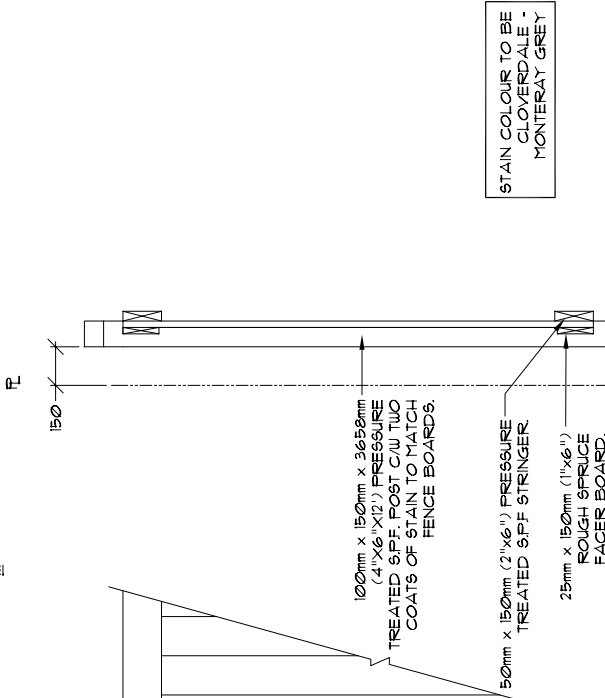

100mm x 150mm x 3650mm (4"x6"x12") PRESSURE TREATED S.P.F. POST C/W TWO COATS OF STAIN TO MATCH FENCE BOARDS.

25mm x 150mm (1"x6") ROUGH SAUN SPRUCE FACTER BOARD.

25mm x 150mm (1"x6") ROUGH SAUN SPRUCE FENCE BOARDS C/W TWO COATS OF STAIN FENCE BOARDS BUTTED TOGETHER WITH NO GAPS AND SECURED TO STRINGERS WITH NAILS.

STAIN COLOUR TO BE CLOVERDALE - MONTERAY GREY

Callaghan at Heritage Valley - DC1

July 2010

Design Guidelines

Wood Screen Fence Detail