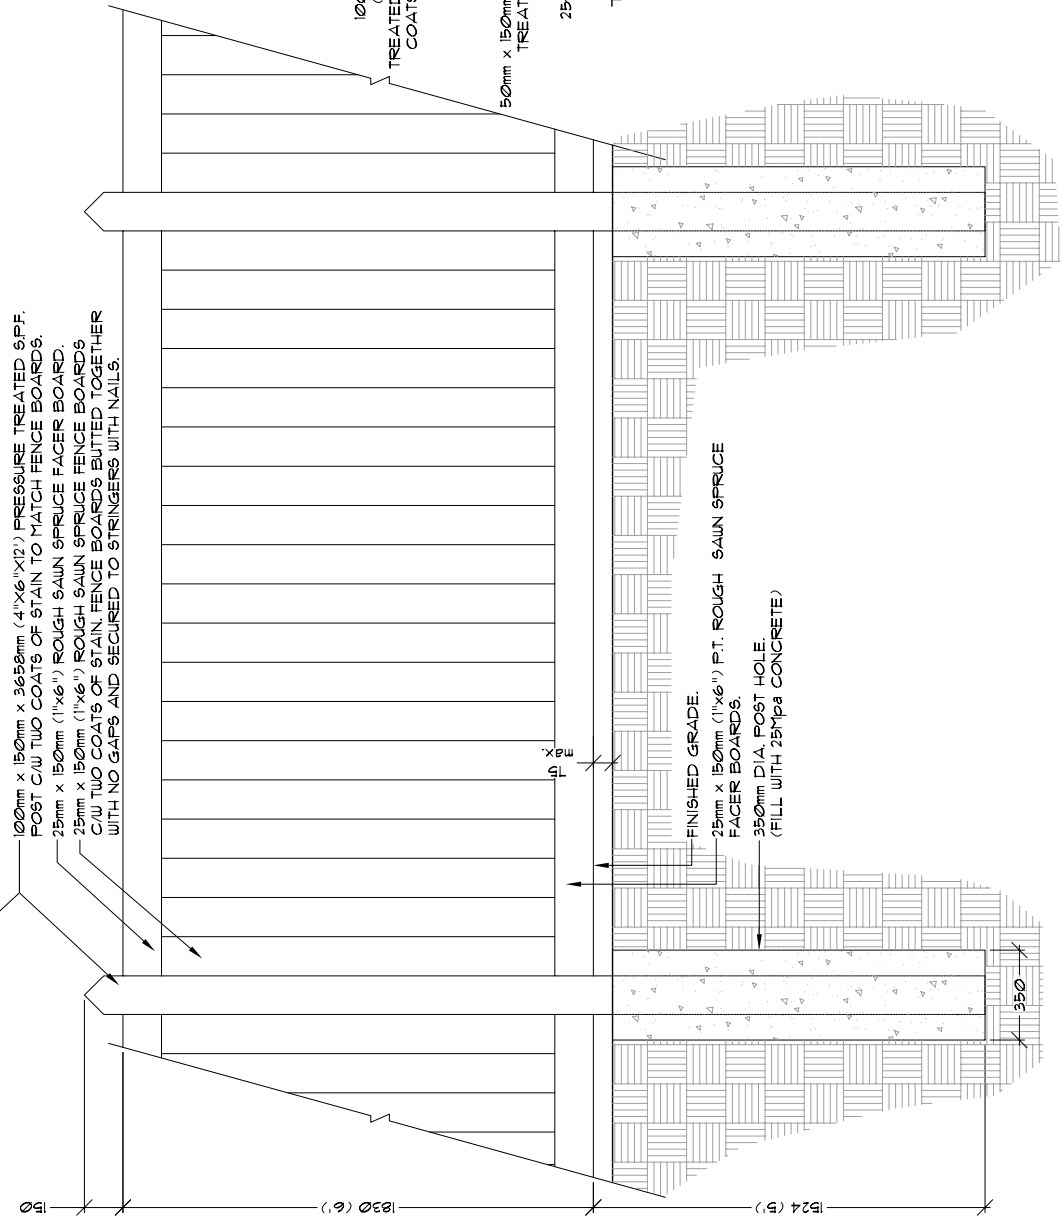

100mm x 150mm x 3650mm (4"x6"x12") PRESSURE TREATED S.P.F. POST C/W TWO COATS OF STAIN TO MATCH FENCE BOARDS.

25mm x 150mm (1"x6") ROUGH SAUN SPRUCE FACTER BOARD.

25mm x 150mm (1"x6") ROUGH SAUN SPRUCE FENCE BOARDS C/W TWO COATS OF STAIN FENCE BOARDS BUTTED TOGETHER WITH NO GAPS AND SECURED TO STRINGERS WITH NAILS.

STAIN COLOUR TO BE CLOVERDALE - MONTERAY GREY

Callaghan at Heritage Valley - DC1

July 2010

Design Guidelines

Wood Screen Fence Detail